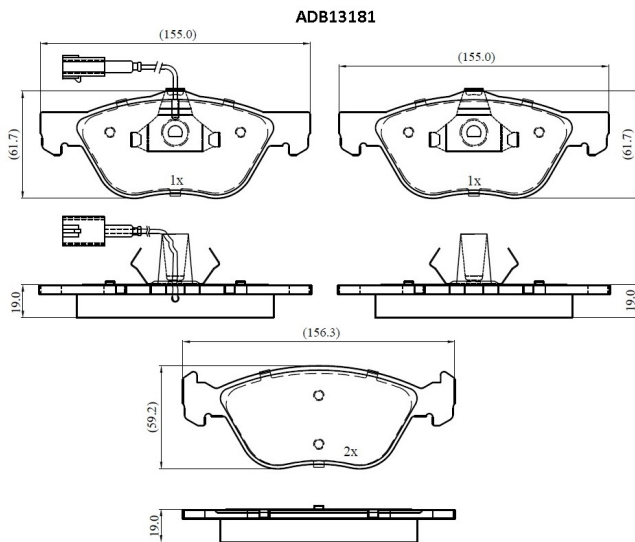

Make: ALFA ROMEO

Model: GT

Part Number: ADB13181

Vehicle Manufacturing/Engine:

Specifications

Fitting Position	:	Front
Model Date	:	2006-2010

Or. Caliper	:	
WVA	:	23289
FMSI	:	
Length	:	155.0/156.3
Width	:	61.7/59.2
Thickness	:	19