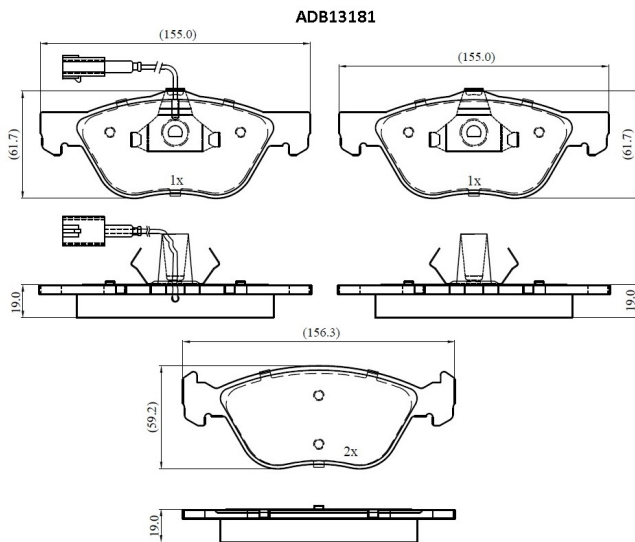

Make: ALFA ROMEO

Model: GT

Part Number: ADB13181

Vehicle Manufacturing/Engine:

Specifications

Fitting Position	:	Front
Model Date	:	2003-2009

Or. Caliper	:	
WVA	:	23289
FMSI	:	
Length	:	155.0/156.3
Width	:	61.7/59.2
Thickness	:	19