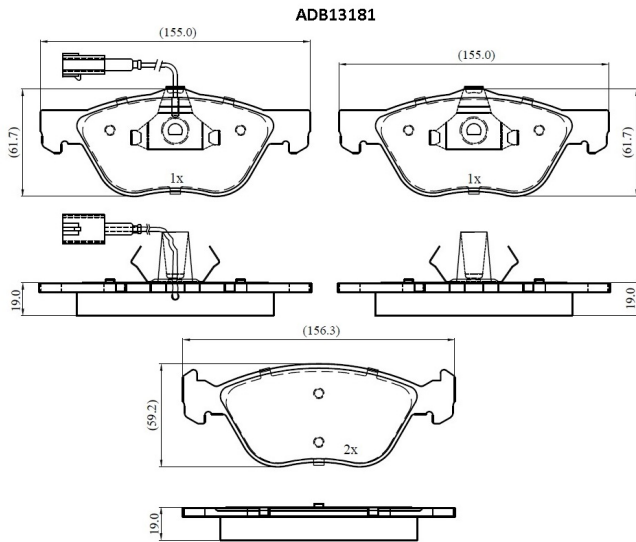

Make: ALFA ROMEO

Model: GT

Part Number: ADB13181

Vehicle Manufacturing/Engine:

Specifications

Fitting Position	:	Front
Model Date	:	1998-2005

Or. Caliper	:	
WVA	:	23289
FMSI	:	
Length	:	155.0/156.3
Width	:	61.7/59.2
Thickness	:	19