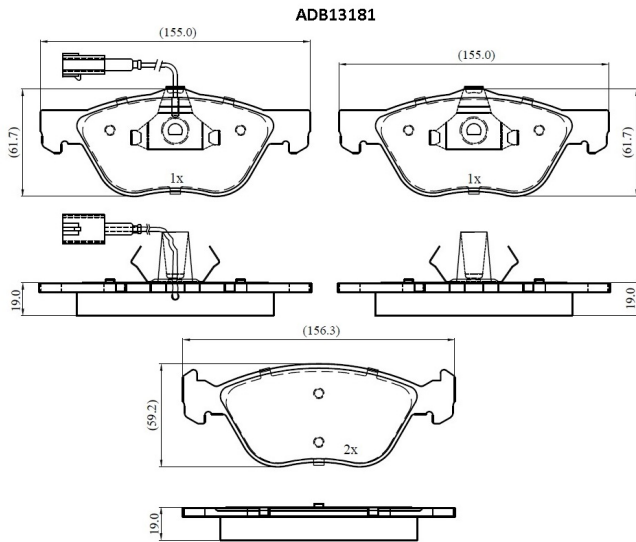

Make: ALFA ROMEO

Model: GT

Part Number: ADB13181

Vehicle Manufacturing/Engine:

Specifications

Fitting Position	:	Front
Model Date	:	1995-2005

Or. Caliper	:	
WVA	:	23289
FMSI	:	
Length	:	155.0/156.3
Width	:	61.7/59.2
Thickness	:	19