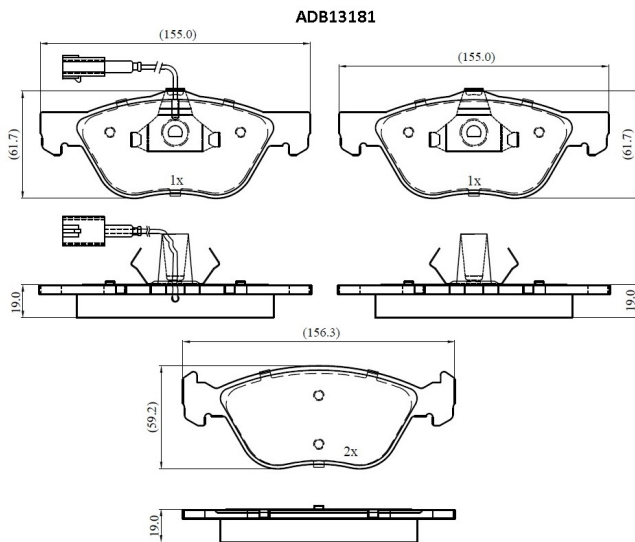

Make: ALFA ROMEO

Model: GT

Part Number: ADB13181

Vehicle Manufacturing/Engine:

Specifications

Fitting Position	:	Front
Model Date	:	1995-1998

Or. Caliper	:	
WVA	:	23289
FMSI	:	
Length	:	155.0/156.3
Width	:	61.7/59.2
Thickness	:	19