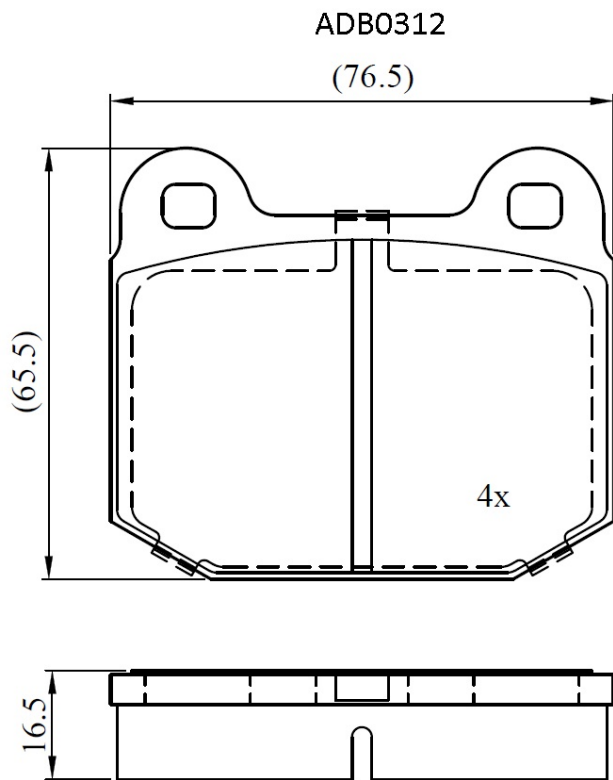

Make: ALFA ROMEO

Model: GTV (-> 87)

Part Number: ADB0312

Vehicle Manufacturing/Engine:

Specifications

Fitting Position	:	Front
Model Date	:	01/81-01/87
Or. Caliper	:	Ate
WVA	:	20323
FMSI	:	
Length	:	76.5
Width	:	65.5
Thickness	:	16.5