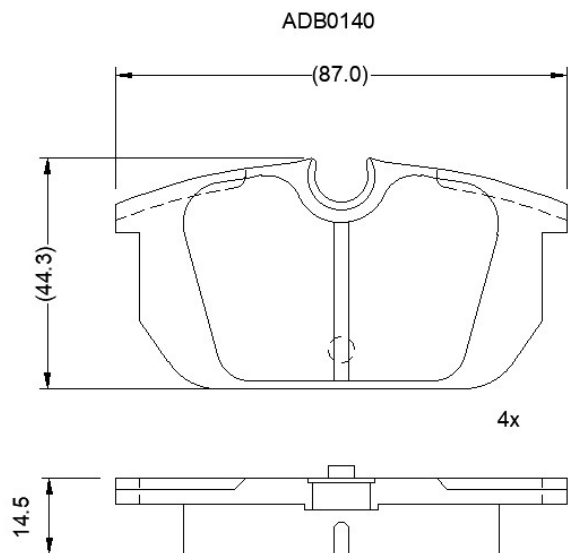

Make: ALFA ROMEO

Model: GTV (->95)

Part Number: ADB0140

Vehicle Manufacturing/Engine:

Specifications

Fitting Position

:

Rear

Model Date	:	01/95-05/98
Or. Caliper	:	Locus
WVA	:	21103
FMSI	:	
Length	:	87
Width	:	44.4
Thickness	:	14.5