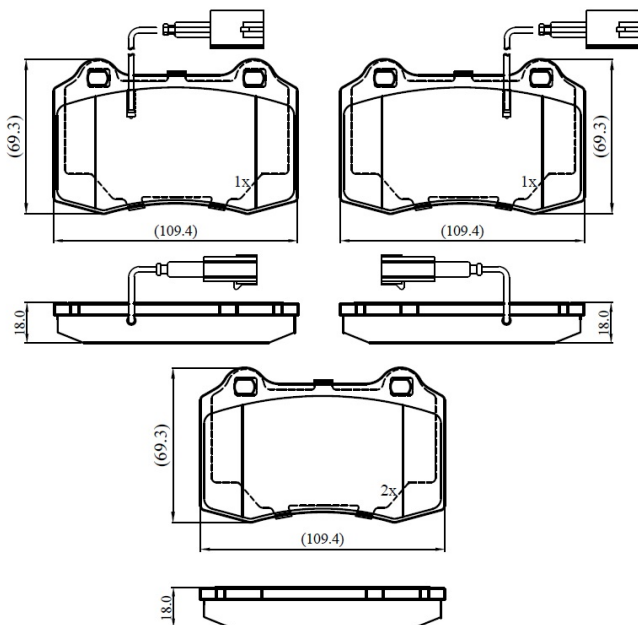

Make: ALFA ROMEO

Model: GTV

Part Number: ADB11758

Vehicle Manufacturing/Engine:

ADB11758

Specifications

Fitting Position

:

Front

Model Date	:	10/96->
Or. Caliper	:	Lucas
WVA	:	2,32,06,23,207
FMSI	:	
Length	:	109.4
Width	:	69.3
Thickness	:	18