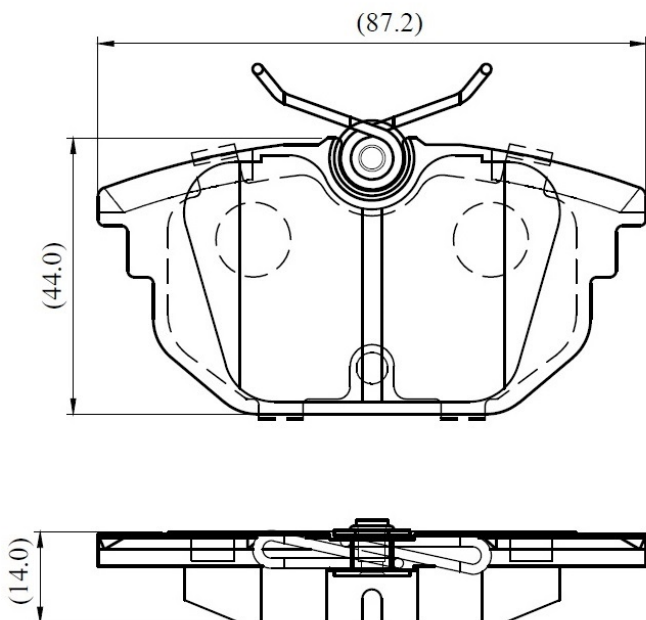

Make: ALFA ROMEO

Model: GTV(95->)

Part Number: ADB01012

Vehicle Manufacturing/Engine:

ADB01012

Specifications

Fitting Position	:	Rear
Model Date	:	05/98->
Or. Caliper	:	Lucas
WVA	:	23177
FMSI	:	
Length	:	87.2
Width	:	44
Thickness	:	14