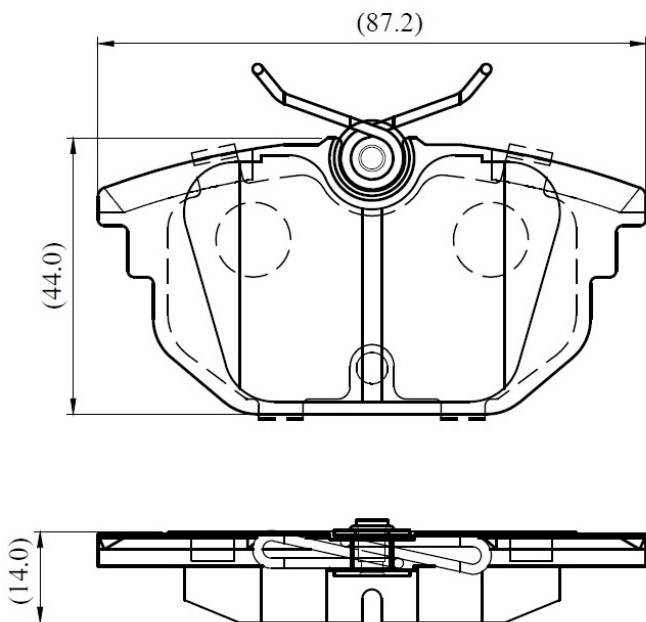

Make: ALFA ROMEO

Model: GTV(95->)

Part Number: ADB01012

Vehicle Manufacturing/Engine:

ADB01012

Specifications

Fitting Position	:	Rear
Model Date	:	05/98->
Or. Caliper	:	Lucas
WVA	:	23177
FMSI	:	
Length	:	87.2
Width	:	44
Thickness	:	14