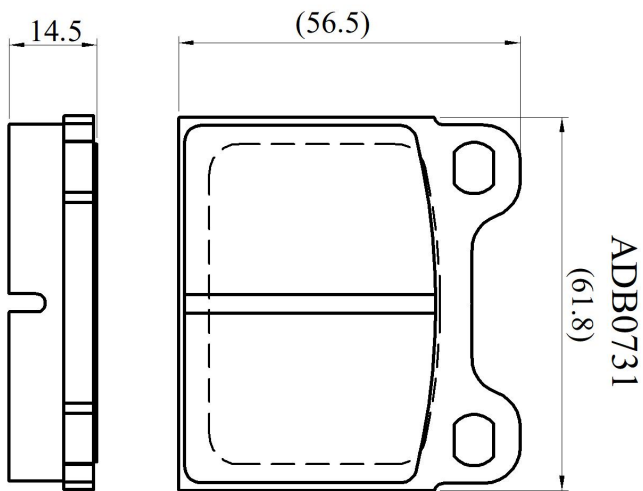

Make: ALFA ROMEO

Model: Junior

Part Number: ADB0731

Vehicle Manufacturing/Engine:

Specifications

Fitting Position	:	Front
Model Date	:	01/66-01/76

Or. Caliper	:	Ate
WVA	:	20034
FMSI	:	
Length	:	61.8
Width	:	56.5
Thickness	:	14.5