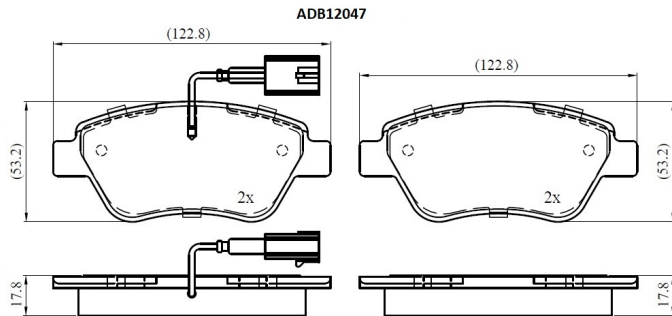

Make: ALFA ROMEO

Model: MITO

Part Number: ADB12047

Vehicle Manufacturing/Engine:

Specifications

| | | |
|-------------------------|---|--------------|
| Fitting Position | : | Front |
| Model Date | : | 09/08- |
| Or. Caliper | : | Bosch |
| WVA | : | 23705, 23706 |
| FMSI | : | |
| Length | : | 122.8 |

| | | |
|------------------|---|------|
| Width | : | 53.2 |
| Thickness | : | 17.8 |