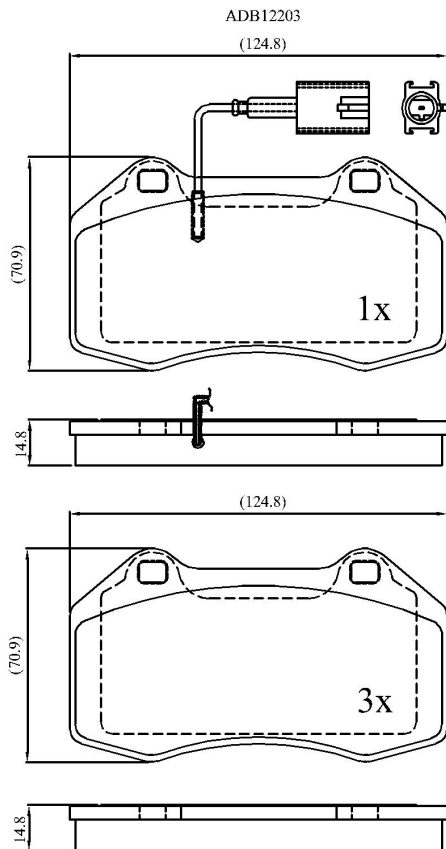

Make: ALFA ROMEO

Model: MITO

Part Number: ADB12203

Vehicle Manufacturing/Engine:

Specifications

Fitting Position

:

Front

Model Date	:	09/08-
Or. Caliper	:	Brembo
WVA	:	24687
FMSI	:	
Length	:	124.8
Width	:	70.9
Thickness	:	14.8