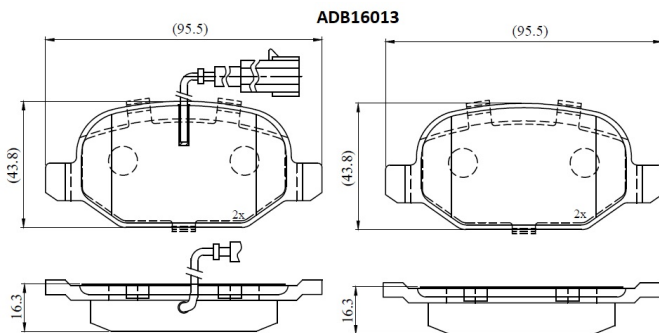

Make: ALFA ROMEO

Model: MITO

Part Number: ADB16013

Vehicle Manufacturing/Engine:

Specifications

Fitting Position	:	Rear
Model Date	:	09/08-
Or. Caliper	:	TRW
WVA	:	23661, 25237
FMSI	:	
Length	:	95

Width	:	43.8
Thickness	:	16.3