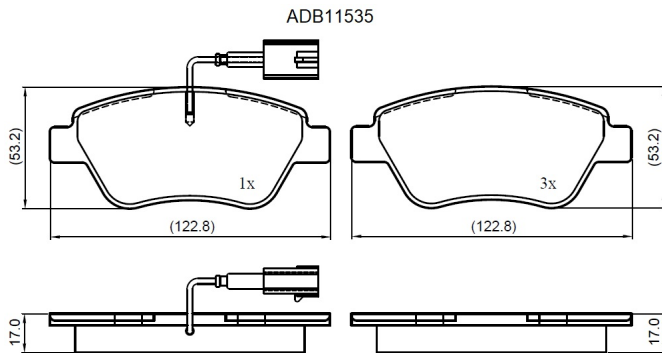

Make: ALFA ROMEO

Model: MITO

Part Number: ADB11535

Vehicle Manufacturing/Engine:

Specifications

Fitting Position	:	Front
Model Date	:	04/13-
Or. Caliper	:	
WVA	:	2,37,05,23,706
FMSI	:	
Length	:	122.8

Width	:	53.2
Thickness	:	17