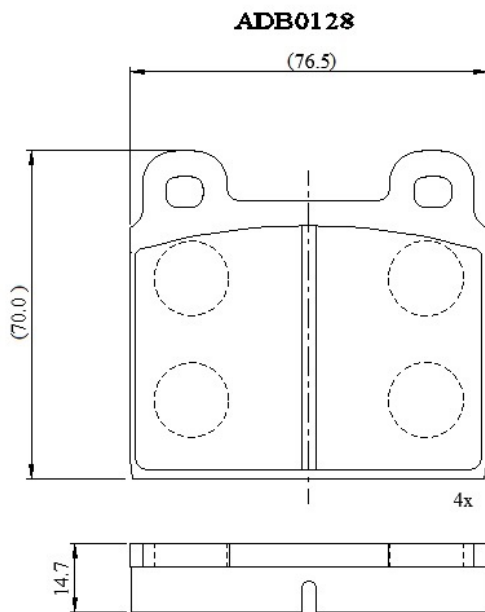

Make: ALFA ROMEO

Model: Montreal

Part Number: ADB0128

Vehicle Manufacturing/Engine:

Specifications

Fitting Position	:	Front
Model Date	:	01/70-01/76
Or. Caliper	:	Ate
WVA	:	20011
FMSI	:	
Length	:	76.5
Width	:	70
Thickness	:	14.7