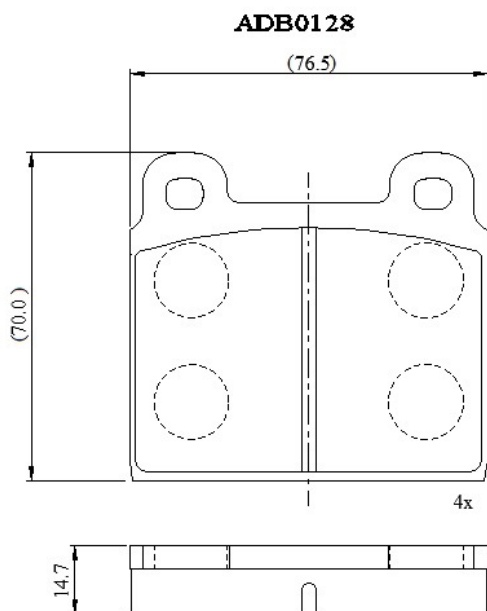

**Make: ALFA ROMEO**

**Model: Spider (95->)**

**Part Number: ADB0128**

**Vehicle Manufacturing/Engine:**

## Specifications

<b>Fitting Position</b>	:	Front
<b>Model Date</b>	:	01/68-01/78
<b>Or. Caliper</b>	:	Ate
<b>WVA</b>	:	20011
<b>FMSI</b>	:	
<b>Length</b>	:	76.5
<b>Width</b>	:	70
<b>Thickness</b>	:	14.7