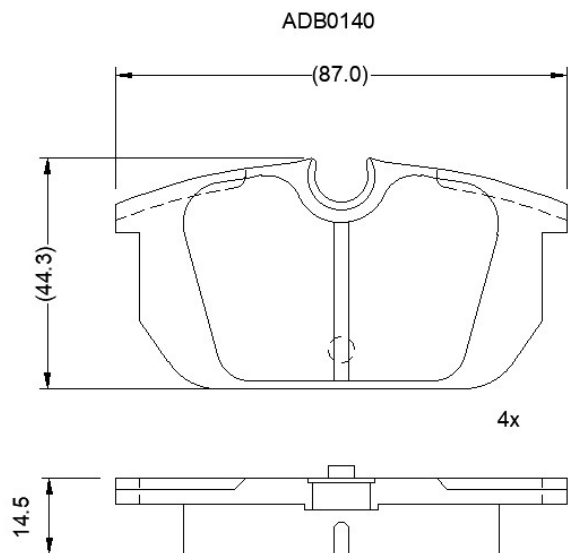

Make: ALFA ROMEO

Model: Spider(-> 95)

Part Number: ADB0140

Vehicle Manufacturing/Engine:

Specifications

Fitting Position

:

Rear

Model Date	:	01/95-05/98
Or. Caliper	:	Locus
WVA	:	21103
FMSI	:	
Length	:	87
Width	:	44.4
Thickness	:	14.5