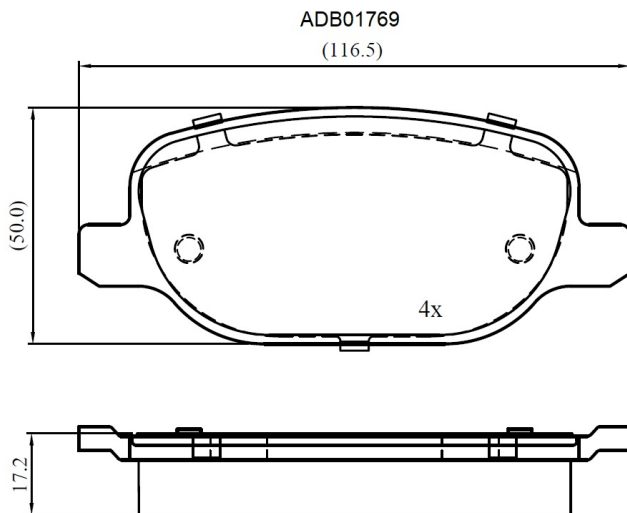

Make: ALFA ROMEO

Model: Spider

Part Number: ADB01769

Vehicle Manufacturing/Engine:

Specifications

| | | |
|-------------------------|---|---------|
| Fitting Position | : | Rear |
| Model Date | : | 05/09-> |
| Or. Caliper | : | |

| | | |
|------------------|---|-------|
| WVA | : | 23760 |
| FMSI | : | |
| Length | : | 116.5 |
| Width | : | 50 |
| Thickness | : | 17.3 |