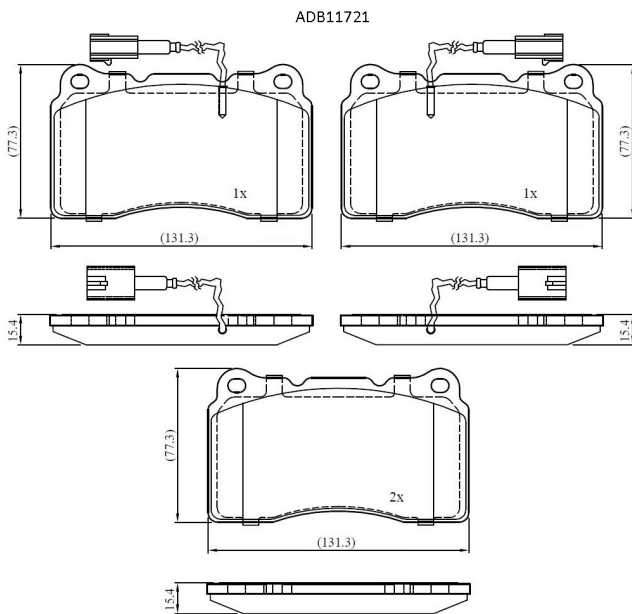

Make: ALFA ROMEO

Model: Spider

Part Number: ADB11721

Vehicle Manufacturing/Engine:

Specifications

Fitting Position : Front

Model Date	:	03/08->
Or. Caliper	:	Brembo
WVA	:	23,09,22,31,10,23,111
FMSI	:	
Length	:	131.3
Width	:	77.3
Thickness	:	15.4