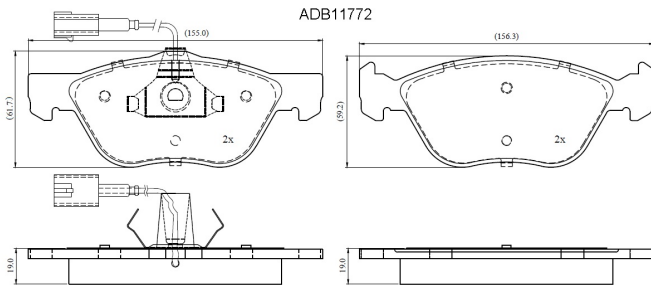

Make: ALFA ROMEO

Model: Spider

Part Number: ADB11772

Vehicle Manufacturing/Engine:

Specifications

Fitting Position	:	Front
Model Date	:	06/95->
Or. Caliper	:	Ate
WVA	:	2,16,36,21,637
FMSI	:	
Length	:	155.0/156.3

Width	:	61.7/59.1
Thickness	:	19