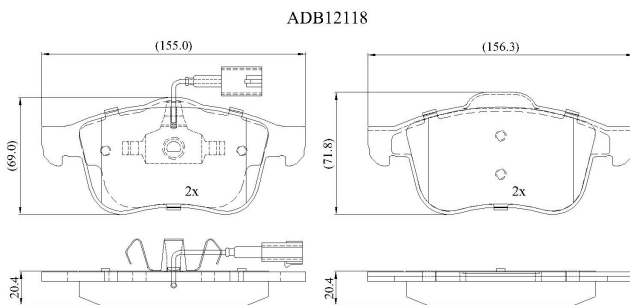

Make: ALFA ROMEO

Model: Spider

Part Number: ADB12118

Vehicle Manufacturing/Engine:

Specifications

Fitting Position	:	Front
Model Date	:	09/06-
Or. Caliper	:	ATE
WVA	:	24239, 25239
FMSI	:	

Length	:	154.8/155.0
Width	:	69.0/71.4
Thickness	:	20.4