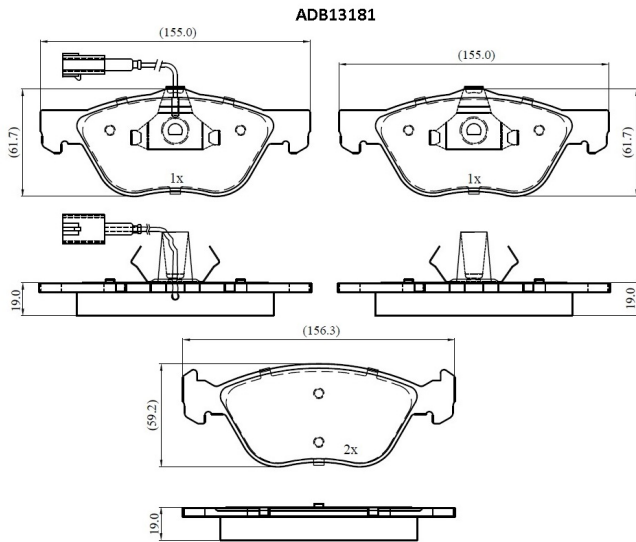

Make: ALFA ROMEO

Model: Spider

Part Number: ADB13181

Vehicle Manufacturing/Engine:

Specifications

Fitting Position	:	Front
Model Date	:	2003-2005

Or. Caliper	:	
WVA	:	23289
FMSI	:	
Length	:	155.0/156.3
Width	:	61.7/59.2
Thickness	:	19