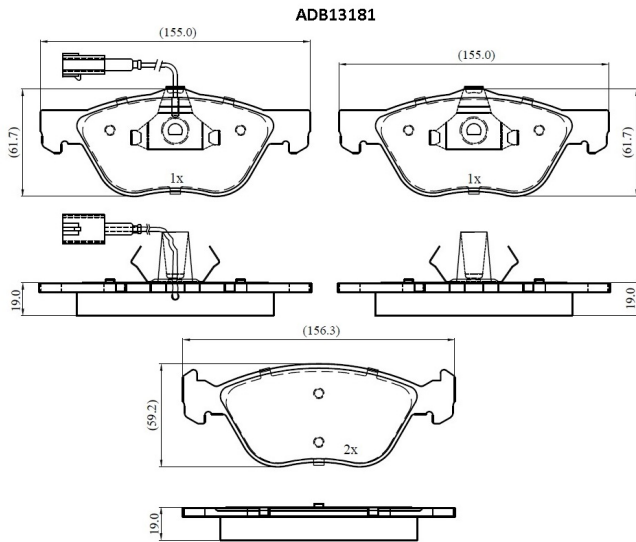

Make: ALFA ROMEO

Model: Spider

Part Number: ADB13181

Vehicle Manufacturing/Engine:

Specifications

Fitting Position	:	Front
Model Date	:	1998-2000

Or. Caliper	:	
WVA	:	23289
FMSI	:	
Length	:	155.0/156.3
Width	:	61.7/59.2
Thickness	:	19