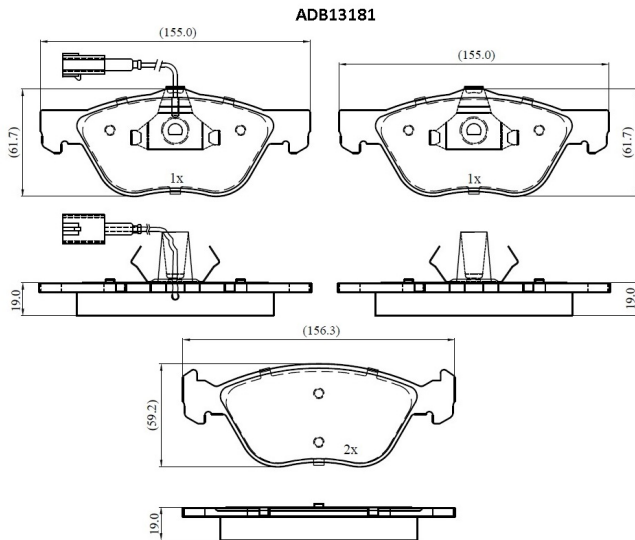

Make: ALFA ROMEO

Model: Spider

Part Number: ADB13181

Vehicle Manufacturing/Engine:

Specifications

Fitting Position	:	Front
Model Date	:	1998-2005

Or. Caliper	:	
WVA	:	23289
FMSI	:	
Length	:	155.0/156.3
Width	:	61.7/59.2
Thickness	:	19