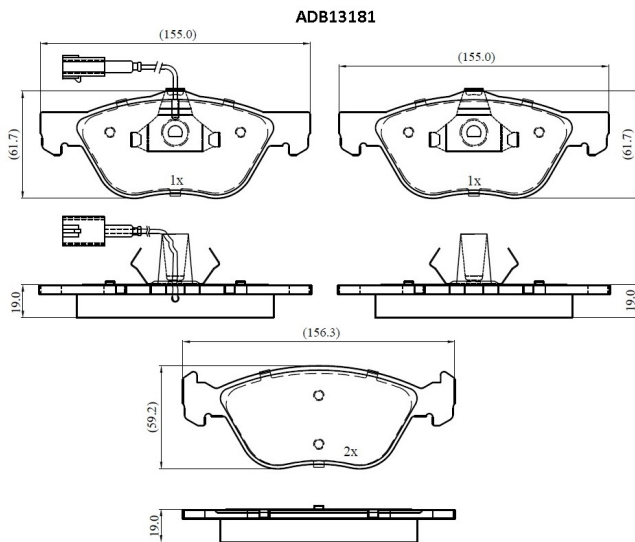

Make: ALFA ROMEO

Model: Spider

Part Number: ADB13181

Vehicle Manufacturing/Engine:

Specifications

Fitting Position	:	Front
Model Date	:	1995-2005

Or. Caliper	:	
WVA	:	23289
FMSI	:	
Length	:	155.0/156.3
Width	:	61.7/59.2
Thickness	:	19