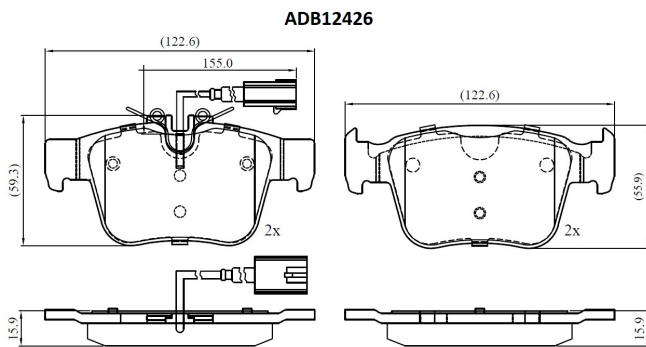

Make: ALFA ROMEO

Model: STELVIO

Part Number: ADB12426

Vehicle Manufacturing/Engine:

Specifications

Fitting Position	:	Rear
Model Date	:	2018-
Or. Caliper	:	
WVA	:	22605
FMSI	:	
Length	:	123

Width	:	59.3
Thickness	:	16