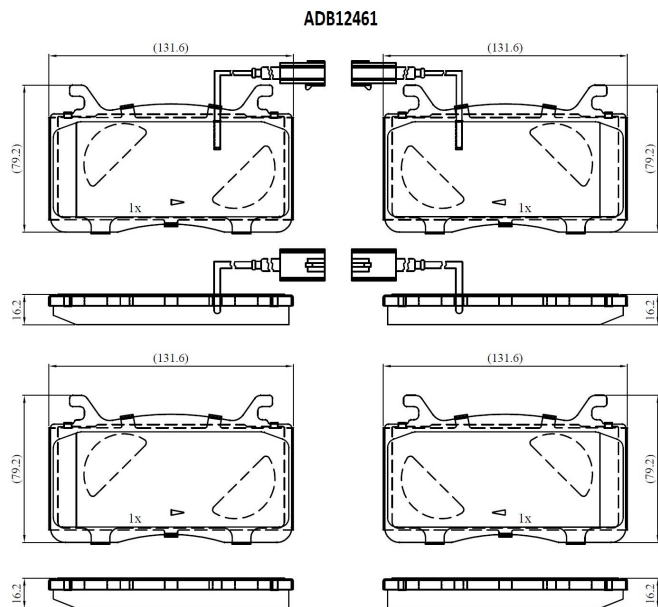

Make: ALFA ROMEO

Model: STELVIO

Part Number: ADB12461

Vehicle Manufacturing/Engine:

Specifications

Fitting Position

:

Front

Model Date	:	2018-
Or. Caliper	:	
WVA	:	
FMSI	:	
Length	:	131.7
Width	:	78.7
Thickness	:	16.2