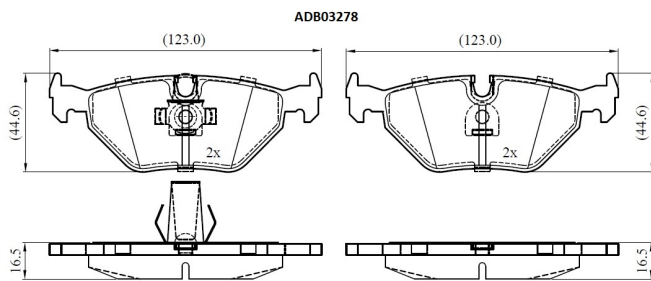

Make: ALPINA

Model: B10 Touring

Part Number: ADB03278

Vehicle Manufacturing/Engine:

Specifications

Fitting Position	:	Rear
Model Date	:	1998-2002
Or. Caliper	:	
WVA	:	21691
FMSI	:	
Length	:	123

Width	:	44.6
Thickness	:	16.5