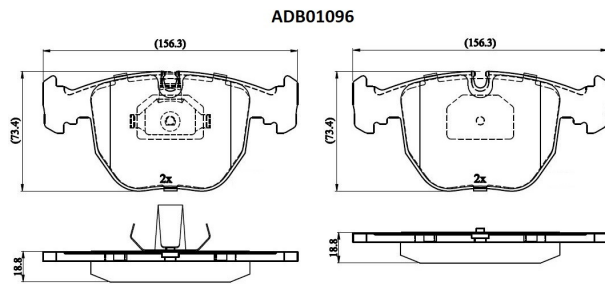

Make: ALPINA

Model: B10

Part Number: ADB01096

Vehicle Manufacturing/Engine:

Specifications

Fitting Position	:	Front
Model Date	:	10/98-08/00
Or. Caliper	:	Ate
WVA	:	21486/21642
FMSI	:	
Length	:	156
Width	:	74

Thickness

:

19