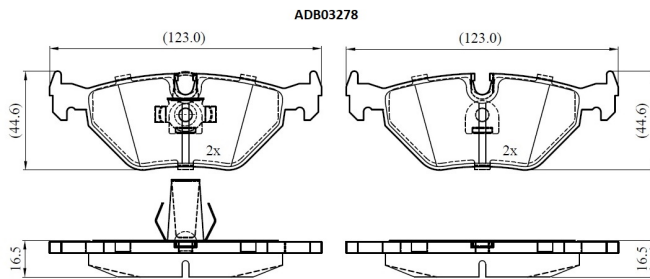

Make: ALPINA

Model: B10

Part Number: ADB03278

Vehicle Manufacturing/Engine:

Specifications

Fitting Position	:	Rear
Model Date	:	1998-2002
Or. Caliper	:	
WVA	:	21691
FMSI	:	
Length	:	123

Width	:	44.6
Thickness	:	16.5