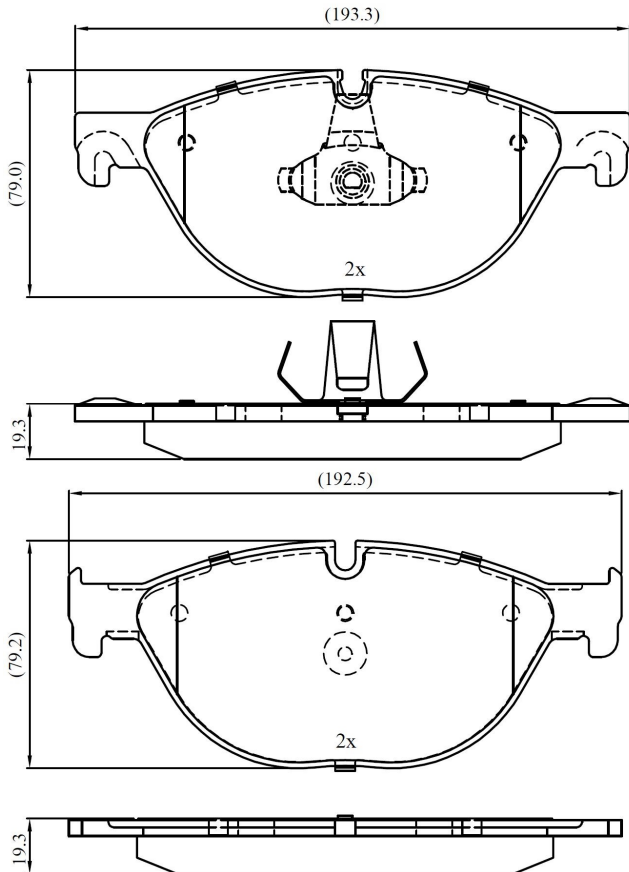

Make: ALPINA

Model: B7

Part Number: ADB06017

Vehicle Manufacturing/Engine:

ADB06017

Specifications

Fitting Position

:

Front

Model Date	:	09->
Or. Caliper	:	
WVA	:	25045, 25046
FMSI	:	
Length	:	193.30/192.50
Width	:	79.2
Thickness	:	19.3