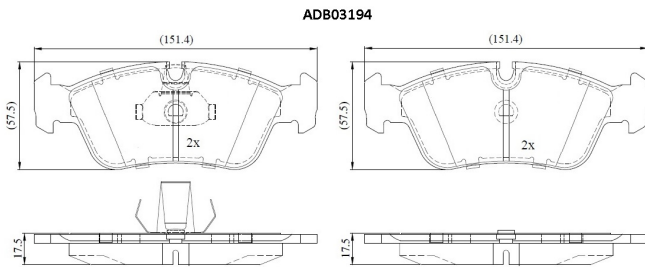

Make: ALPINA

Model: ROADSTER S

Part Number: ADB03194

Vehicle Manufacturing/Engine:

Specifications

Fitting Position	:	Front
Model Date	:	2003-2005
Or. Caliper	:	
WVA	:	23287
FMSI	:	
Length	:	151.4
Width	:	57.5

Thickness

:

17.5