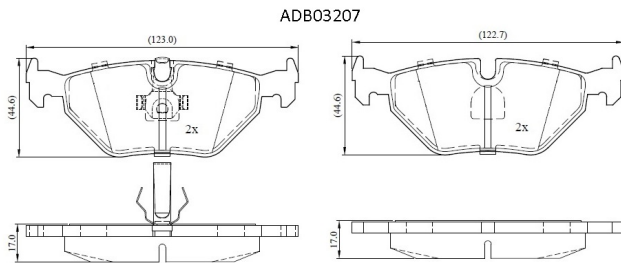

Make: ALPINA

Model: ROADSTER S

Part Number: ADB03207

Vehicle Manufacturing/Engine:

Specifications

Fitting Position	:	Rear
Model Date	:	2003-2005
Or. Caliper	:	
WVA	:	21934
FMSI	:	
Length	:	123.0/122.7
Width	:	44.6/44.4

Thickness

:

17