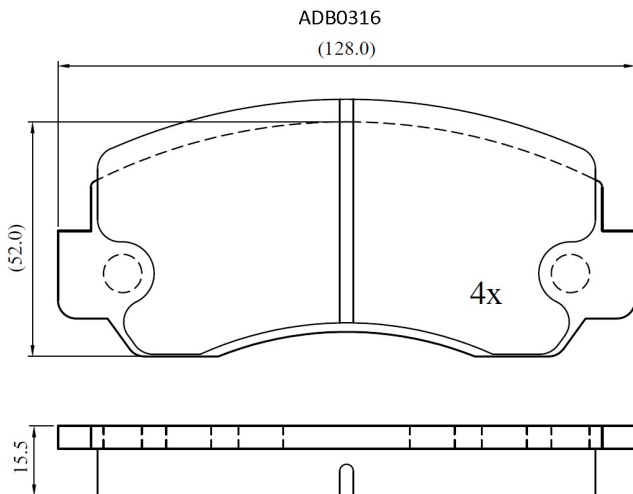

Make: ASIA MOTORS

Model: Rocsta

Part Number: ADB0316

Vehicle Manufacturing/Engine:

Specifications

Fitting Position	:	Front
Model Date	:	01/92-01/98
Or. Caliper	:	Akebono

WVA	:	2,04,76,21,109
FMSI	:	
Length	:	128
Width	:	58.5
Thickness	:	15.5