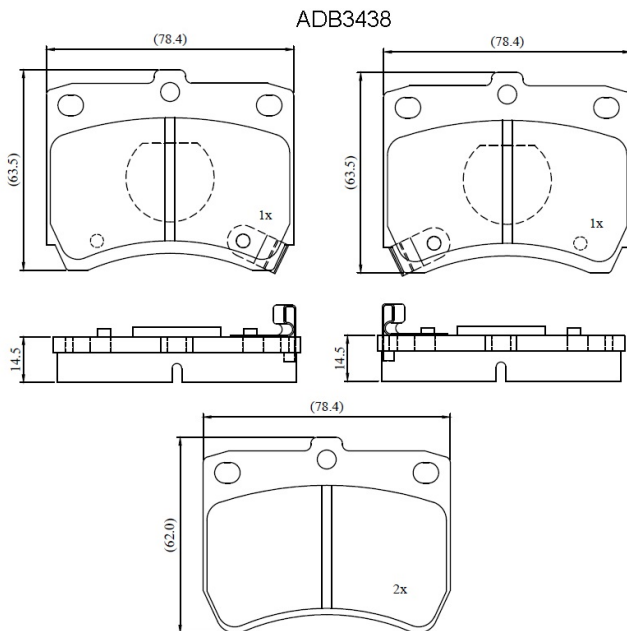

Make: ASIA MOTORS

Model: Towner

Part Number: ADB3438

Vehicle Manufacturing/Engine:

Specifications

Fitting Position

:

Front

Model Date	:	11/95->
Or. Caliper	:	Lucas
WVA	:	
FMSI	:	
Length	:	78.4
Width	:	62.9/61.4
Thickness	:	14.5