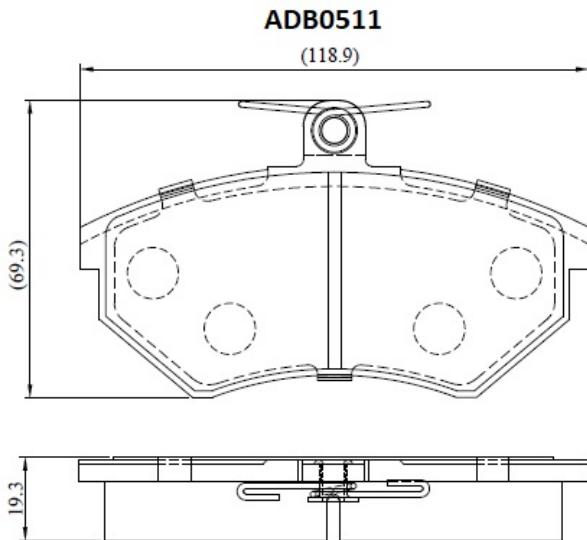

Make: AUDI

Model: 100 (08/82-> 91 Diesel)

Part Number: ADB0511

Vehicle Manufacturing/Engine:

Specifications

Fitting Position	:	Front
Model Date	:	08/84-04/91

Or. Caliper	:	Lucas
WVA	:	20168
FMSI	:	
Length	:	118.9
Width	:	69.3
Thickness	:	19.3