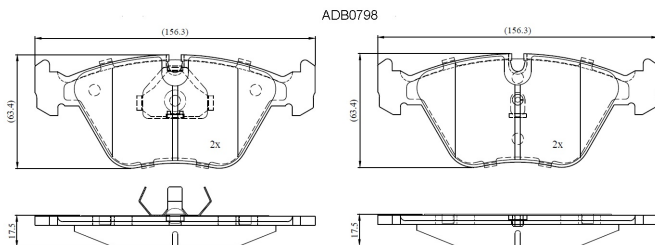

Make: AUDI

Model: 100 (08/82-> 91 Petrol 5 cyl)

Part Number: ADB0798

Vehicle Manufacturing/Engine:

Specifications

Fitting Position	:	Front
Model Date	:	08/86-09/89
Or. Caliper	:	Ate
WVA	:	2,09,68,23,126
FMSI	:	
Length	:	156.3
Width	:	63.4

Thickness : 17.3