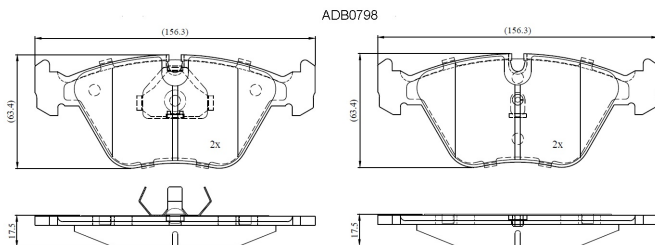

Make: AUDI

Model: 100 (08/82-> 91 Petrol 5 cyl)

Part Number: ADB0798

Vehicle Manufacturing/Engine:

Specifications

Fitting Position	:	Front
Model Date	:	09/89-04/91
Or. Caliper	:	Ate/Lucas
WVA	:	2,09,68,23,126
FMSI	:	
Length	:	156.3
Width	:	63.4

Thickness : 17.3