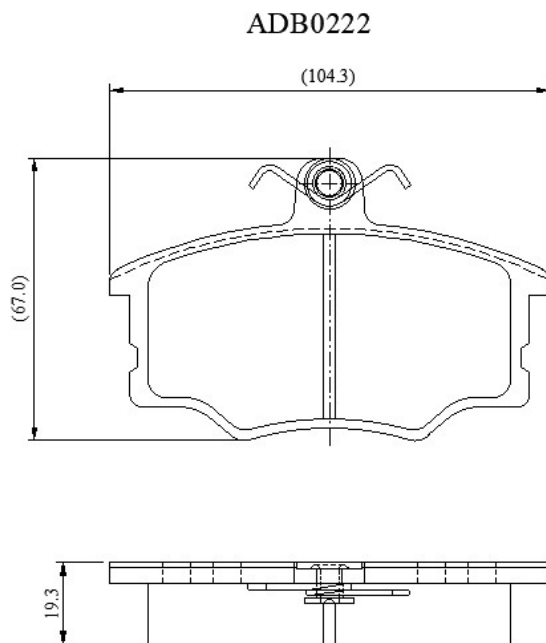

Make: AUDI

Model: 100 (-> 08/82 Diesel)

Part Number: ADB0222

Vehicle Manufacturing/Engine:

Specifications

Fitting Position	:	Front
Model Date	:	10/78-07/82
Or. Caliper	:	Lucas
WVA	:	20574
FMSI	:	
Length	:	104.3
Width	:	67.3
Thickness	:	19.3