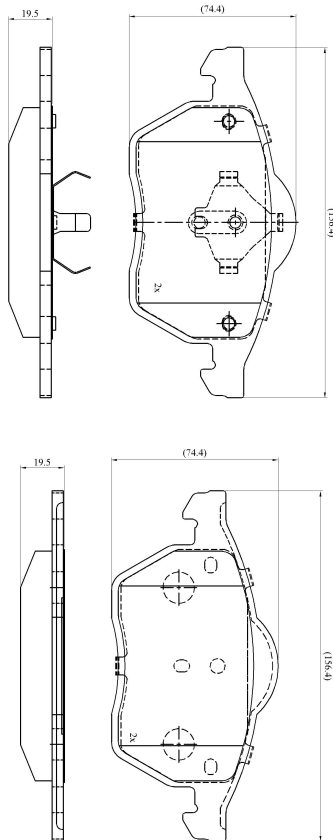

Make: AUDI

Model: 100 (91-> 95)

Part Number: ADB0715

Vehicle Manufacturing/Engine:

ADB0715

Specifications

Fitting Position	:	Front
Model Date	:	01/91-01/95
Or. Caliper	:	Ate
WVA	:	21848
FMSI	:	
Length	:	156.4
Width	:	74.4/74.5
Thickness	:	19.5