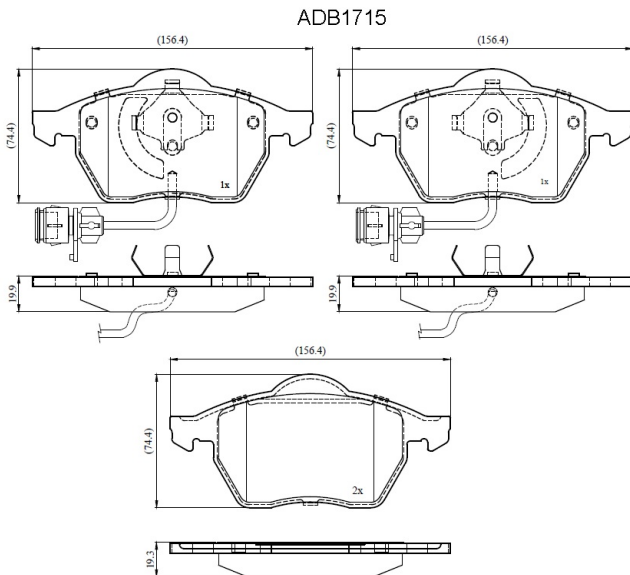

Make: AUDI

Model: 100 (91-> 95)

Part Number: ADB1715

Vehicle Manufacturing/Engine:

Specifications

Fitting Position	:	Front
Model Date	:	01/91-01/95

Or. Caliper	:	Ate
WVA	:	20676
FMSI	:	
Length	:	156.4
Width	:	74.4
Thickness	:	19.3