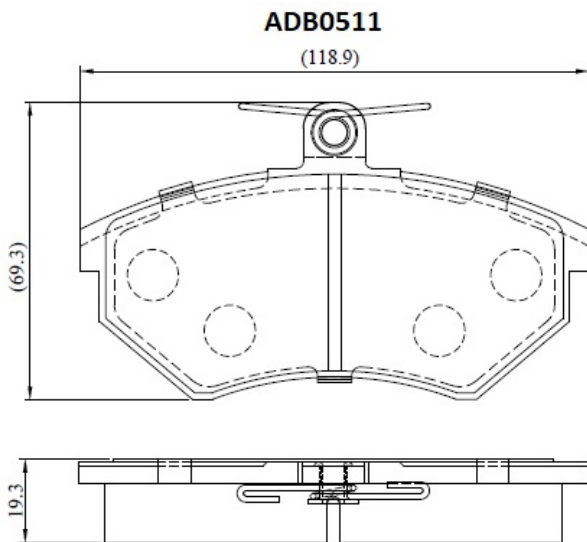

Make: AUDI

Model: 102 (08/82-> 91 Petrol 4 cyl)

Part Number: ADB0511

Vehicle Manufacturing/Engine:

Specifications

Fitting Position	:	Front
Model Date	:	08/84-12/90

Or. Caliper	:	Lucas
WVA	:	20168
FMSI	:	
Length	:	118.9
Width	:	69.3
Thickness	:	19.3