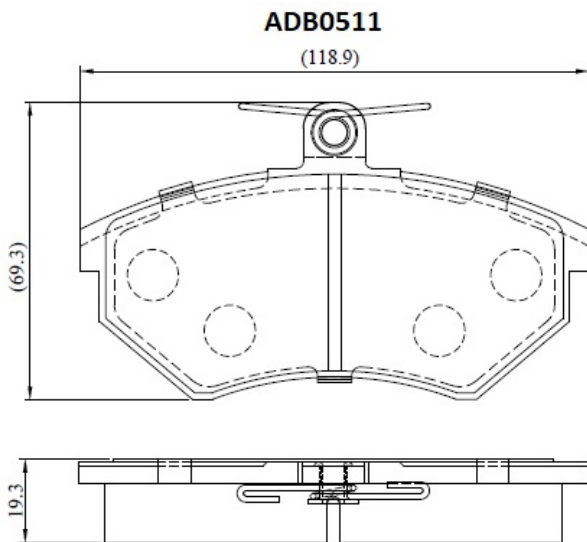

Make: AUDI

Model: 80 (86->91)

Part Number: ADB0511

Vehicle Manufacturing/Engine:

Specifications

Fitting Position	:	Front
Model Date	:	09/86-08/91

Or. Caliper	:	Lucas
WVA	:	20168
FMSI	:	
Length	:	118.9
Width	:	69.3
Thickness	:	19.3