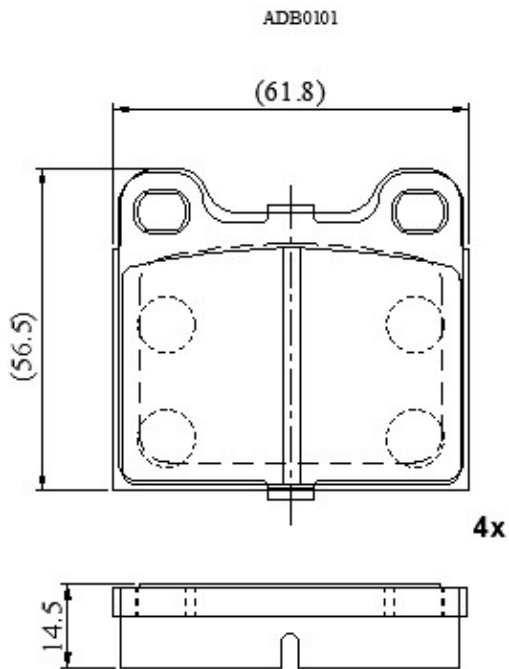

Make: AUDI

Model: 80 (->86)

Part Number: ADB0101

Vehicle Manufacturing/Engine:

Specifications

Fitting Position	:	Front
Model Date	:	09/73-07/78
Or. Caliper	:	Ate
WVA	:	20228
FMSI	:	
Length	:	61.8
Width	:	56.5
Thickness	:	15