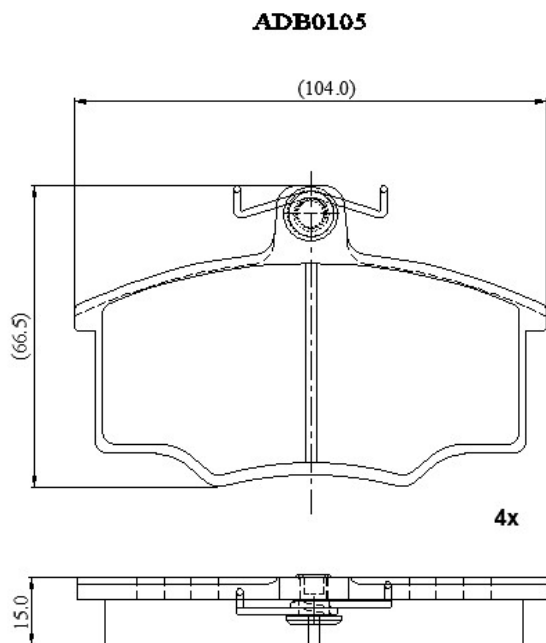

Make: AUDI

Model: 80 (->86)

Part Number: ADB0105

Vehicle Manufacturing/Engine:

Specifications

Fitting Position	:	Front
Model Date	:	08/81-07/86
Or. Caliper	:	Lucas
WVA	:	20574
FMSI	:	
Length	:	104
Width	:	66.5
Thickness	:	15