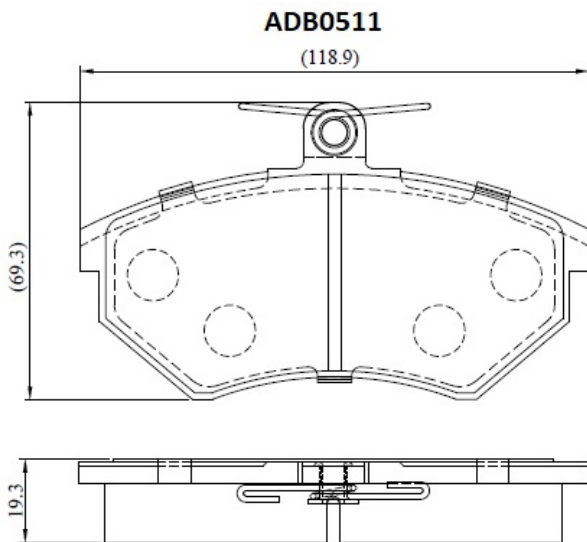

Make: AUDI

Model: 80 (91->95)

Part Number: ADB0511

Vehicle Manufacturing/Engine:

Specifications

Fitting Position	:	Front
Model Date	:	08/92-01/95

Or. Caliper	:	Lucas
WVA	:	20168
FMSI	:	
Length	:	118.9
Width	:	69.3
Thickness	:	19.3