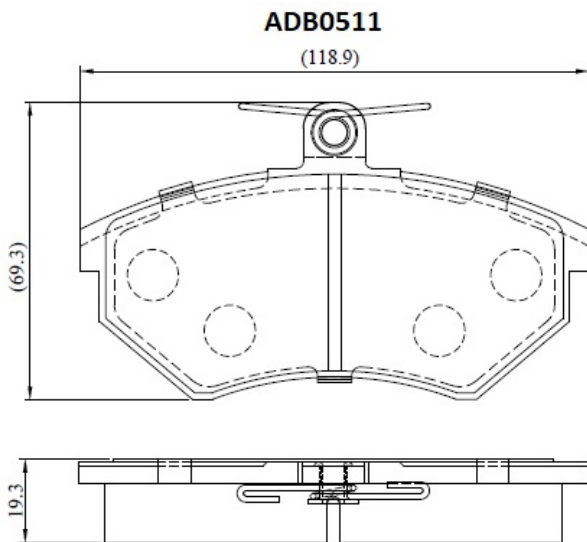

Make: AUDI

Model: 80 (91->95)

Part Number: ADB0511

Vehicle Manufacturing/Engine:

Specifications

Fitting Position	:	Front
Model Date	:	01/93-01/95

Or. Caliper	:	Lucas
WVA	:	20168
FMSI	:	
Length	:	118.9
Width	:	69.3
Thickness	:	19.3