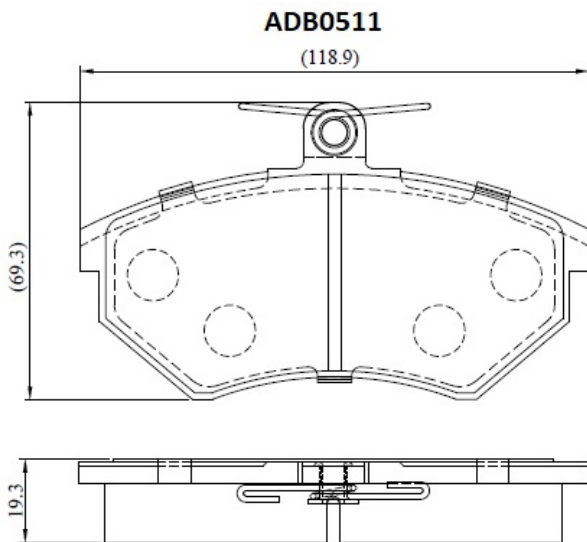

Make: AUDI

Model: 90 (86->91)

Part Number: ADB0511

Vehicle Manufacturing/Engine:

Specifications

Fitting Position	:	Front
Model Date	:	09/86-08/91

Or. Caliper	:	Lucas
WVA	:	20168
FMSI	:	
Length	:	118.9
Width	:	69.3
Thickness	:	19.3