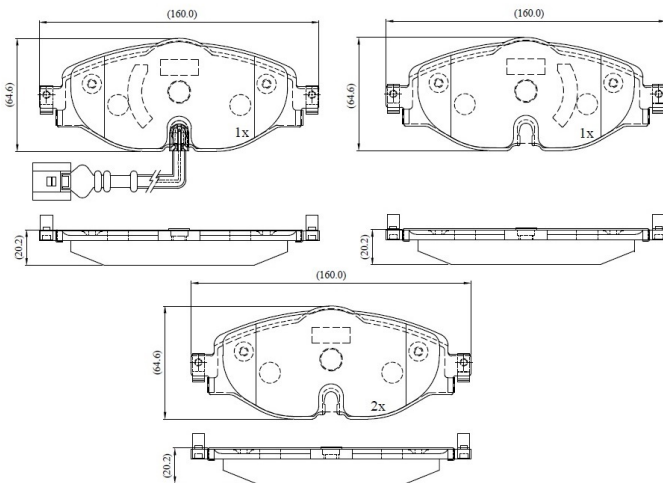

Make: AUDI

Model: A 3 Limousine

Part Number: ADB12158

Vehicle Manufacturing/Engine:

ADB12158

Specifications

Fitting Position	:	Front
Model Date	:	10/13-
Or. Caliper	:	TRW

WVA	:	25086, 25683,25697
FMSI	:	
Length	:	160
Width	:	64.6
Thickness	:	20.2